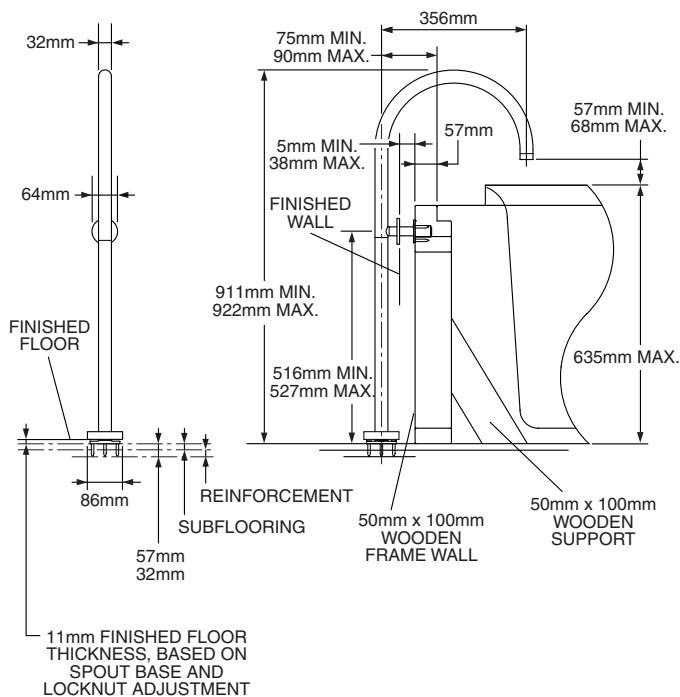

## Floor mount bath spout

<b>Product</b>	8359W	Floor mount bath spout (336mm high arch)
<b>Colours/finishes</b>	Polished chrome (-CP)	
<b>Recommended suites</b>	sok, RiverBath, Escale	
<b>Pressure</b>	Low pressure / High pressure	

To order, please use the product code and add the colour/finish reference, eg. -00 for white.

All measurements shown are in millimetres.  
Sizes are approximate.

P5241